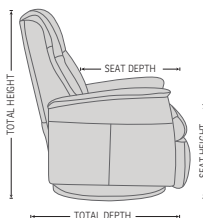

DIMENSIONS

CHAIR SIZE	TOTAL WIDTH	TOTAL DEPTH	TOTAL HEIGHT	SEAT WIDTH	SEAT HEIGHT	SEAT DEPTH	TOTAL DEPTH (reclined)	WALL CLEARANCE REQUIREMENT
Victor RG194 compact size	76 cm / 29.9 in	86 cm / 33.8 in	97.5 cm / 38.3 in	45 cm / 17.7 in	45 cm / 17.7 in	53 cm / 20.8 in	151 cm / 59.4 in	31 cm / 12.2 in
Victor RG195 compact size with chaise	76 cm / 29.9 in	86 cm / 33.8 in	97.5 cm / 38.3 in	45 cm / 17.7 in	45 cm / 17.7 in	53 cm / 20.8 in	151 cm / 59.4 in	31 cm / 12.2 in
Victor RG294 standard size	82 cm / 32.2 in	89 cm / 35 in	102 cm / 40.1 in	50 cm / 19.6 in	47 cm / 18.5 in	57 cm / 22.4 in	162 cm / 63.7 in	31 cm / 12.2 in
Victor RG295 standard size with chaise	82 cm / 32.2 in	91 cm / 35.8 in	102 cm / 40.1 in	50 cm / 19.6 in	47 cm / 18.5 in	57 cm / 22.4 in	162 cm / 63.7 in	31 cm / 12.2 in
Victor RG394 large size	87 cm / 34.2 in	89 cm / 35 in	106 cm / 41.7 in	53 cm / 20.8 in	48 cm / 18.8 in	57 cm / 22.4 in	164 cm / 64.5 in	33 cm / 12.9 in
Victor RG395 large size with chaise	87 cm / 34.2 in	91 cm / 35.8 in	106 cm / 41.7 in	53 cm / 20.8 in	48 cm / 18.8 in	57 cm / 22.4 in	164 cm / 64.5 in	33 cm / 12.9 in
Victor RM194 compact size	76 cm / 29.9 in	86 cm / 33.8 in	97.5 cm / 38.3 in	45 cm / 17.7 in	45 cm / 17.7 in	53 cm / 20.8 in	151 cm / 59.4 in	31 cm / 12.2 in
Victor RM195 compact size with chaise	76 cm / 29.9 in	88 cm / 34.6 in	97.5 cm / 38.3 in	45 cm / 17.7 in	45 cm / 17.7 in	53 cm / 20.8 in	152 cm / 59.8 in	31 cm / 12.2 in
Victor RM294 standard size	82 cm / 32.2 in	89 cm / 35 in	102 cm / 40.1 in	50 cm / 19.6 in	47 cm / 18.5 in	57 cm / 22.4 in	162 cm / 63.7 in	31 cm / 12.2 in
Victor RM295 standard size with chaise	82 cm / 32.2 in	91 cm / 35.8 in	102 cm / 40.1 in	50 cm / 19.6 in	47 cm / 18.5 in	57 cm / 22.4 in	162 cm / 63.7 in	31 cm / 12.2 in
Victor RM394 large size	87 cm / 34.2 in	89 cm / 35 in	106 cm / 41.7 in	53 cm / 20.8 in	48 cm / 18.8 in	57 cm / 22.4 in	164 cm / 64.5 in	33 cm / 12.9 in
Victor RM395 large size with chaise	84 cm / 33 in	93 cm / 36.6 in	104 cm / 40.9 in	54 cm / 21.2 in	48 cm / 18.8 in	58 cm / 22.8 in	161 cm / 63.3 in	33 cm / 12.9 in
Victor RMS194 compact size	76 cm / 29.9 in	87 cm / 34.2 in	98.5 cm / 38.7 in	47 cm / 18.5 in	43.5 cm / 17.1 in	47 cm / 18.5 in	151 cm / 59.4 in	33 cm / 12.9 in
Victor RMS195 compact size with chaise	76 cm / 29.9 in	87 cm / 34.2 in	98.5 cm / 38.7 in	47 cm / 18.5 in	43.5 cm / 17.1 in	50 cm / 19.6 in	151 cm / 59.4 in	33 cm / 12.9 in
Victor RMS294 standard size	80 cm / 31.4 in	90 cm / 35.4 in	109 cm / 42.9 in	49 cm / 19.2 in	48 cm / 18.8 in	53 cm / 20.8 in	164 cm / 64.5 in	38 cm / 14.9 in
Victor RMS295 standard size with chaise	80 cm / 31.4 in	90 cm / 35.4 in	109 cm / 42.9 in	49 cm / 19.2 in	48 cm / 18.8 in	55 cm / 21.6 in	164 cm / 64.5 in	38 cm / 14.9 in
Victor RMS394 large size	85 cm / 33.4 in	91 cm / 35.8 in	109 cm / 42.9 in	54 cm / 21.2 in	48 cm / 18.8 in	53 cm / 20.8 in	164 cm / 64.5 in	38 cm / 14.9 in
Victor RMS395 large size with chaise	85 cm / 33.4 in	91 cm / 35.8 in	109 cm / 42.9 in	54 cm / 21.2 in	48 cm / 18.8 in	55 cm / 21.6 in	164 cm / 64.5 in	38 cm / 14.9 in

* The dimensions are approximate and may vary with +/-2cm

imgcomfort.com