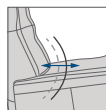

*OPTIONAL "SUPPORT" (S) MOTOR FUNCTION