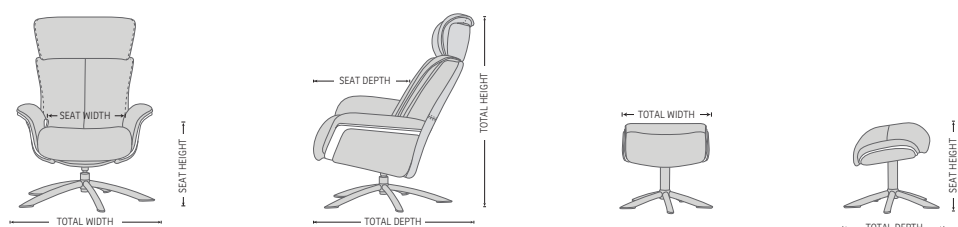

SPACE 58.58 RECLINER & OTTOMAN

FUNCTIONS

BASE OPTIONS

DIMENSIONS

CHAIR SIZE	TOTAL WIDTH	TOTAL DEPTH	TOTAL HEIGHT	SEAT WIDTH	SEAT HEIGHT	SEAT DEPTH
Space 58.58	82 cm / 32.2 in	82.5 - 86 cm / 32.4 - 33.8 in	101 - 114 cm / 39.7 - 44.8 in	48.5 cm / 19 in	45 cm / 17.7 in	52 cm / 20.4 in
Space 58.58 Ottoman	51 cm / 20 in	44 cm / 17.3 in	45 cm / 17.7 in			

* The dimensions are approximate and may vary with +/-2cm