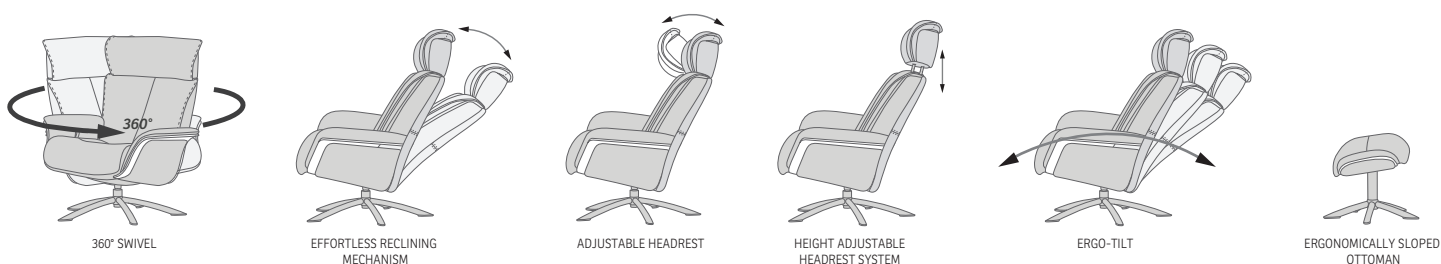

SPACE 58.58 RECLINER & OTTOMAN

FUNCTIONS

BASE OPTIONS

DIMENSIONS

CHAIR SIZE	TOTAL WIDTH	TOTAL DEPTH	TOTAL HEIGHT	SEAT WIDTH	SEAT HEIGHT	SEAT DEPTH
Space 58.58	82 cm / 32.2 in	82.5 - 86 cm / 32.4 - 33.8 in	101 - 114 cm / 39.7 - 44.8 in	48.5 cm / 19 in	45 cm / 17.7 in	52 cm / 20.4 in
Space 58.58 Ottoman	51 cm / 20 in	44 cm / 17.3 in	45 cm / 17.7 in			

* The dimensions are approximate and may vary with +/-2cm