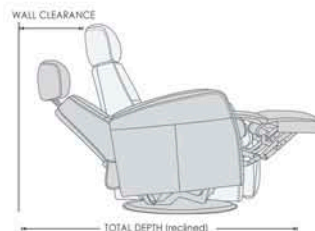

## FUNCTIONS

360° SWIVEL

GLIDING/ROCKING FUNCTION

INTEGRATED FOOTSTOOL

EFFORTLESS RECLINING

ADJUSTABLE HEAD- AND NECK SUPPORT

## FUNCTIONS

HEIGHT ADJUSTABLE HEADREST SYSTEM

## OPTIONS

GLIDING/ROCKING FUNCTION

FRONT SKIRT OPTION

CHAISE OPTION

## DIMENSIONS

CHAIR SIZE	TOTAL WIDTH	TOTAL DEPTH	TOTAL HEIGHT	SEAT WIDTH	SEAT HEIGHT	SEAT DEPTH	TOTAL DEPTH (reclined)	WALL CLEARANCE REQUIREMENT
Divani 225 standard size	76 cm / 29.9 in	89 cm / 35 in	100 - 113 cm / 39.3 - 44.4 in	50 cm / 19.6 in	47 cm / 18.5 in	56 cm / 22 in	161 - 171 cm / 63.3 - 67.3 in	34 - 40 cm / 13.3 - 15.7 in
Divani 325 large size	82 cm / 32.2 in	92 cm / 36.2 in	101 - 114 cm / 39.7 - 44.8 in	55 cm / 21.6 in	47 cm / 18.5 in	56 cm / 22 in	161 - 171 cm / 63.3 - 67.3 in	34 - 40 cm / 13.3 - 15.7 in