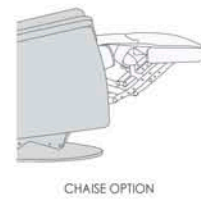

The advanced mechanism offers both gliding function and 360 degree swivel. The mechanism is delivered from the largest supplier of integrated footrest in the world.

Integrated footrest. The footrest can easily be unfolded by using the handle. To fold it in you should use your feet to press the footrest down towards the chair and move your body weight forward while seating.

## FUNCTIONS

360° SWIVEL

GLIDING/ROCKING FUNCTION

INTEGRATED FOOTSTOOL

EFFORTLESS RECLINING

ADJUSTABLE HEAD- AND NECK SUPPORT

## FUNCTIONS

HEIGHT ADJUSTABLE HEADREST SYSTEM

## OPTIONS

GLIDING/ROCKING FUNCTION

FRONT SKIRT OPTION

CHAISE OPTION