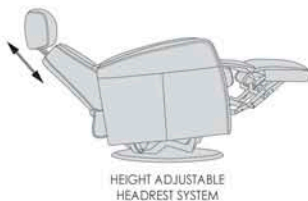

## FUNCTIONS

360° SWIVEL

GLIDING/ROCKING FUNCTION

INTEGRATED FOOTSTOOL

EFFORTLESS RECLINING

ADJUSTABLE HEAD- AND NECK SUPPORT

## FUNCTIONS

HEIGHT ADJUSTABLE HEADREST SYSTEM