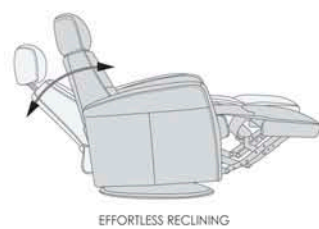

The advanced mechanism offers both gliding function and 360 degree swivel. The mechanism is delivered from the largest supplier of integrated footrest in the world.

Integrated footrest. The footrest can easily be unfolded by using the handle. To fold it in you should use your feet to press the footrest down towards the chair and move your body weight forward while seating.

## FUNCTIONS

360° SWIVEL

GLIDING/ROCKING FUNCTION

INTEGRATED FOOTSTOOL

EFFORTLESS RECLINING

ADJUSTABLE HEAD- AND NECK SUPPORT

## FUNCTIONS

HEIGHT ADJUSTABLE HEADREST SYSTEM