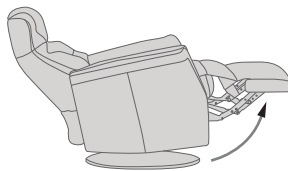

INTEGRATED FOOTSTOOL