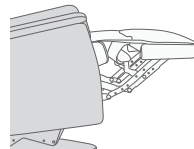

CHAISE OPTION