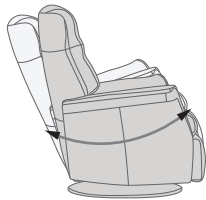

GLIDING/ROCKING FUNCTION