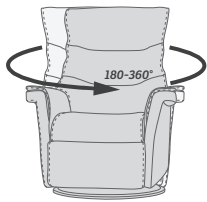

FUNCTIONS

180 - 360° SWIVEL