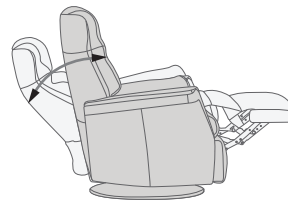

EFFORTLESS RECLINING