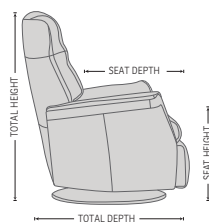

DIMENSIONS

CHAIR SIZE	TOTAL WIDTH	TOTAL DEPTH	TOTAL HEIGHT	SEAT WIDTH	SEAT HEIGHT	SEAT DEPTH	TOTAL DEPTH (reclined)	WALL CLEARANCE REQUIREMENT
Chelsea RG199 compact size with chaise	78 cm / 30.7 in	83 cm / 32.6 in	98 cm / 38.5 in	46 cm / 18.1 in	45 cm / 17.7 in	51 cm / 20 in	142 cm / 55.9 in	31 cm / 12.2 in
Chelsea RG299 standard size with chaise	84 cm / 33 in	86 cm / 33.8 in	100 cm / 39.3 in	49 cm / 18.8 in	47 cm / 18.5 in	95 cm / 21.6 in	152 cm / 59.8 in	32 cm / 12.5 in
Chelsea RG399 large size with chaise	90 cm / 35.4 in	88 cm / 34.6 in	102 cm / 40.1 in	54 cm / 21.2 in	48 cm / 18.8 in	54 cm / 21.2 in	162 cm / 63.7 in	34 cm / 13.3 in
Chelsea RM199 compact size with chaise	78 cm / 30.7 in	83 cm / 32.6 in	98 cm / 38.5 in	46 cm / 18.1 in	45 cm / 17.7 in	51 cm / 20 in	142 cm / 55.9 in	31 cm / 12.2 in
Chelsea RM299 standard size with chaise	84 cm / 33 in	86 cm / 33.8 in	100 cm / 39.3 in	49 cm / 18.8 in	47 cm / 18.5 in	95 cm / 21.6 in	152 cm / 59.8 in	32 cm / 12.5 in
Chelsea RM399 large size with chaise	90 cm / 35.4 in	88 cm / 34.6 in	102 cm / 40.1 in	54 cm / 21.2 in	48 cm / 18.8 in	54 cm / 21.2 in	162 cm / 63.7 in	34 cm / 13.3 in
Chelsea RMS199 compact size with chaise	78 cm / 30.7 in	83 cm / 32.6 in	103 cm / 40.5 in	46 cm / 18.1 in	45 cm / 17.7 in	50 cm / 19.6 in	145 cm / 57 in	33 cm / 12.9 in
Chelsea RMS299 standard size with chaise	84 cm / 33 in	86 cm / 33.8 in	105 cm / 41.3 in	49 cm / 18.8 in	47 cm / 18.5 in	95 cm / 21.6 in	163 cm / 64.1 in	38 cm / 14.9 in
Chelsea RMS399 large size with chaise	90 cm / 35.4 in	91 cm / 35.8 in	106 cm / 41.7 in	54 cm / 21.2 in	48 cm / 18.8 in	95 cm / 21.6 in	163 cm / 64.1 in	38 cm / 14.9 in

* The dimensions are approximate and may vary with +/-2cm

imgcomfort.com

IMG®
N O R W A Y