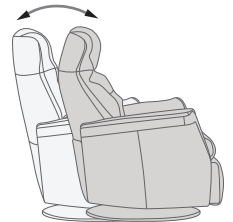

ADJUSTABLE HEAD- AND NECK SUPPORT